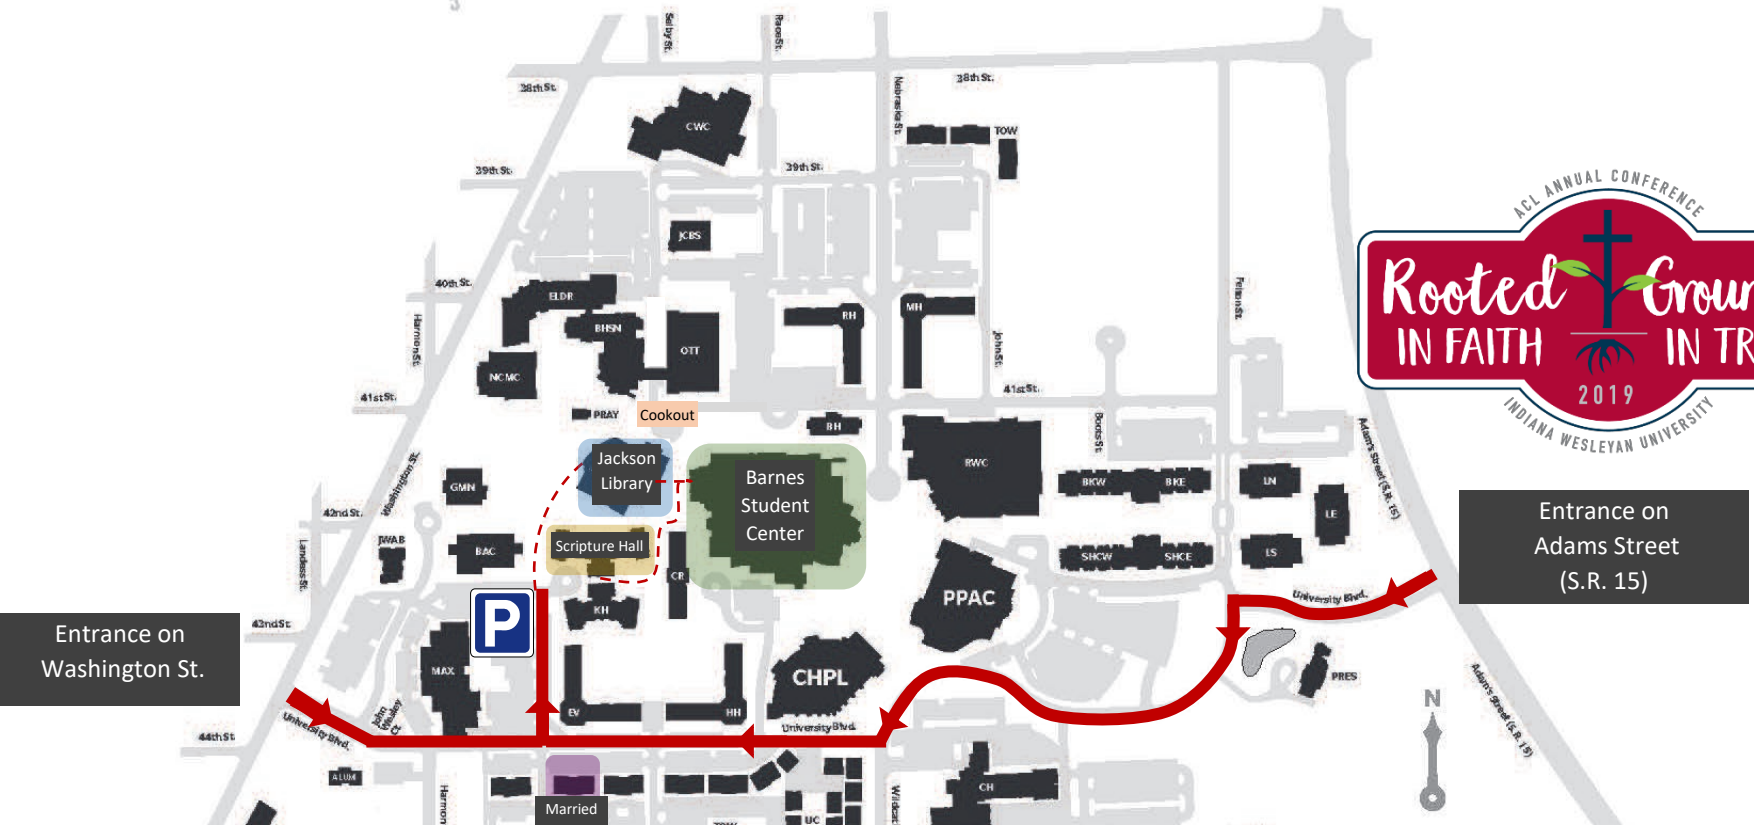

INDIANA WESLEYAN UNIVERSITY CAMPUS MAP

Entrance on Washington St.

Entrance on Adams Street (S.R. 15)

BUILDING DIRECTORY			
ALUM	Alumni House	HH	Hodson Hall
BAC	Beard Art Center	JCBS	JC Body Shop
BH	Bowman House	JLB	Jackson Library
BHSN	Burns Hall of Science and Nursing	JWAB	John Wesley Administration Building
BKE	Beckett Hall East	KH	Kem Hall
BKW	Beckett Hall West	LE	East Student Lodge
CHPL	Chapel Auditorium	LN	North Student Lodge
CR	Carmin Hall	LS	South Student Lodge
CH	Center Hall	MAX	Maxwell Center for Business & Leadership
BSC	Barnes Student Center	MH	Martin Hall
CWC	College Wesleyan Church	NCMC	Noggle Christian Ministries Center
ELDR	Elder Hall	OTT	Ott Hall of Sciences and Nursing
EV	Evans Hall	PPAC	Phillippe Performing Arts Center
GMN	Goodman Hall	PRAY	Williams Prayer Chapel
		PRES	President's House
		RH	Reed Hall
		RWC	Recreation & Wellness Center
		ROTC	ROTC Office
		SEM	Wesley Seminary
		SCR	Scripture Hall
		SHCE	South Hall East
		SHCW	South Hall West
		TRFH	Troyer Fieldhouse
		TOW	Townhouse Apartments
		UC	University Court